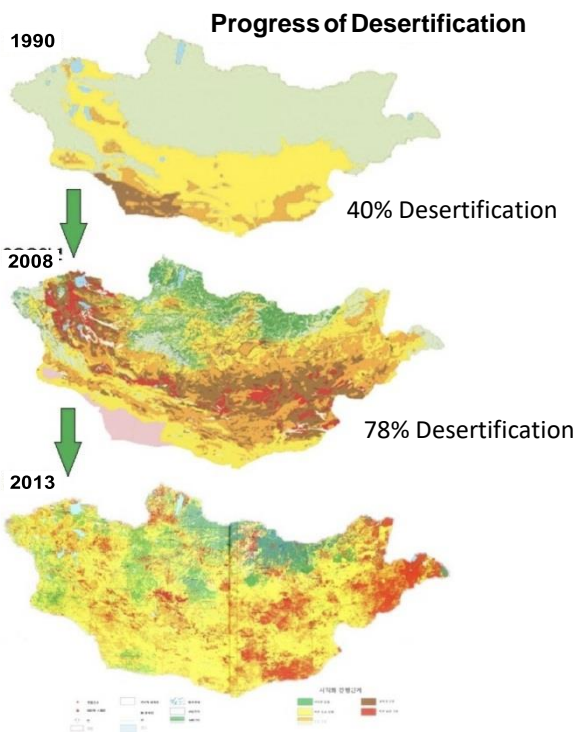

# Planting Trees in Mongolia

The recent report of the UN's Intergovernmental Panel on Climate Change warns that the climate crisis is growing faster than previously predicted. The UN identifies desertification in Mongolia and several other areas of the world as threatening the entire global ecosystem, with 50% of Earth's land area turning to desert by 2100 unless the world drastically and quickly reduces carbon emissions. The pace of desertification in Mongolia is shown below.

- Green-No Desertification
- From yellow to brown and to red- Serious Desertification [Research from the Institute for Desertification of Mongolia]
- During last 30 years, 1166 lakes, 887 rivers, and 2096 ponds disappeared.

The Interprovincial *Laudato Si'* Committee challenges the Sisters of Charity in the U.S. and Korea, and our friends and families to plant trees in Mongolia. We build on the Season of Creation Campaign of UISG (the International Union of Superiors General) in coordination with the Global Catholic Movement. The U.S. Province of the Sisters of Charity will send donations through the Korea Forest Service, which has a long-standing relationship with Mongolia in the effort to reduce desertification.